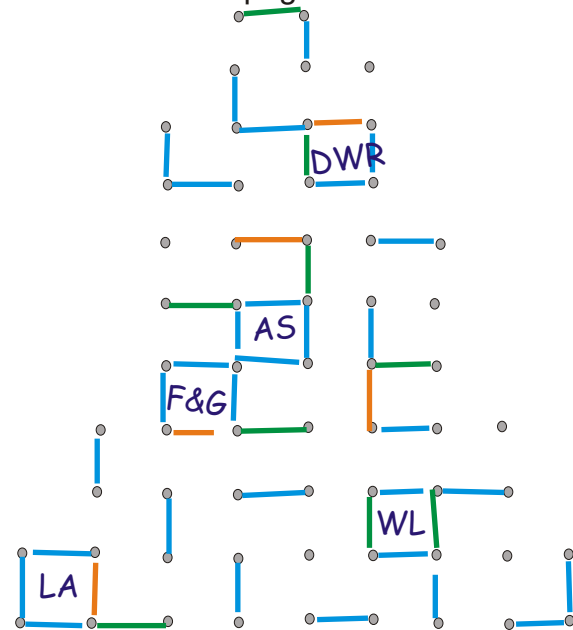

September 2009 Connect the Dots in the Delta

(East side Delta "conveyance" canal already half completed)

Do you remember playing "Connect the Dots" when you were a kid? Well, the Governor, DWR and other state and federal officials have been playing connect the dots without inviting the Delta landowners to play....and its OUR game board they borrowed and are now trying to take away!

In this game, select state government agencies have been digging canals in various areas, getting ready to connect the canal sections as soon as their water bill(s) can be pushed through. You can see the "lines" already drawn by looking at online map services like Bing.com, or review the maps provided here.

It just takes some long pipes inserted under the roads the canal sections cross, and at least half the east side conveyance canal will be operational. Look at the closer views of each of the sections noted in the next few pages