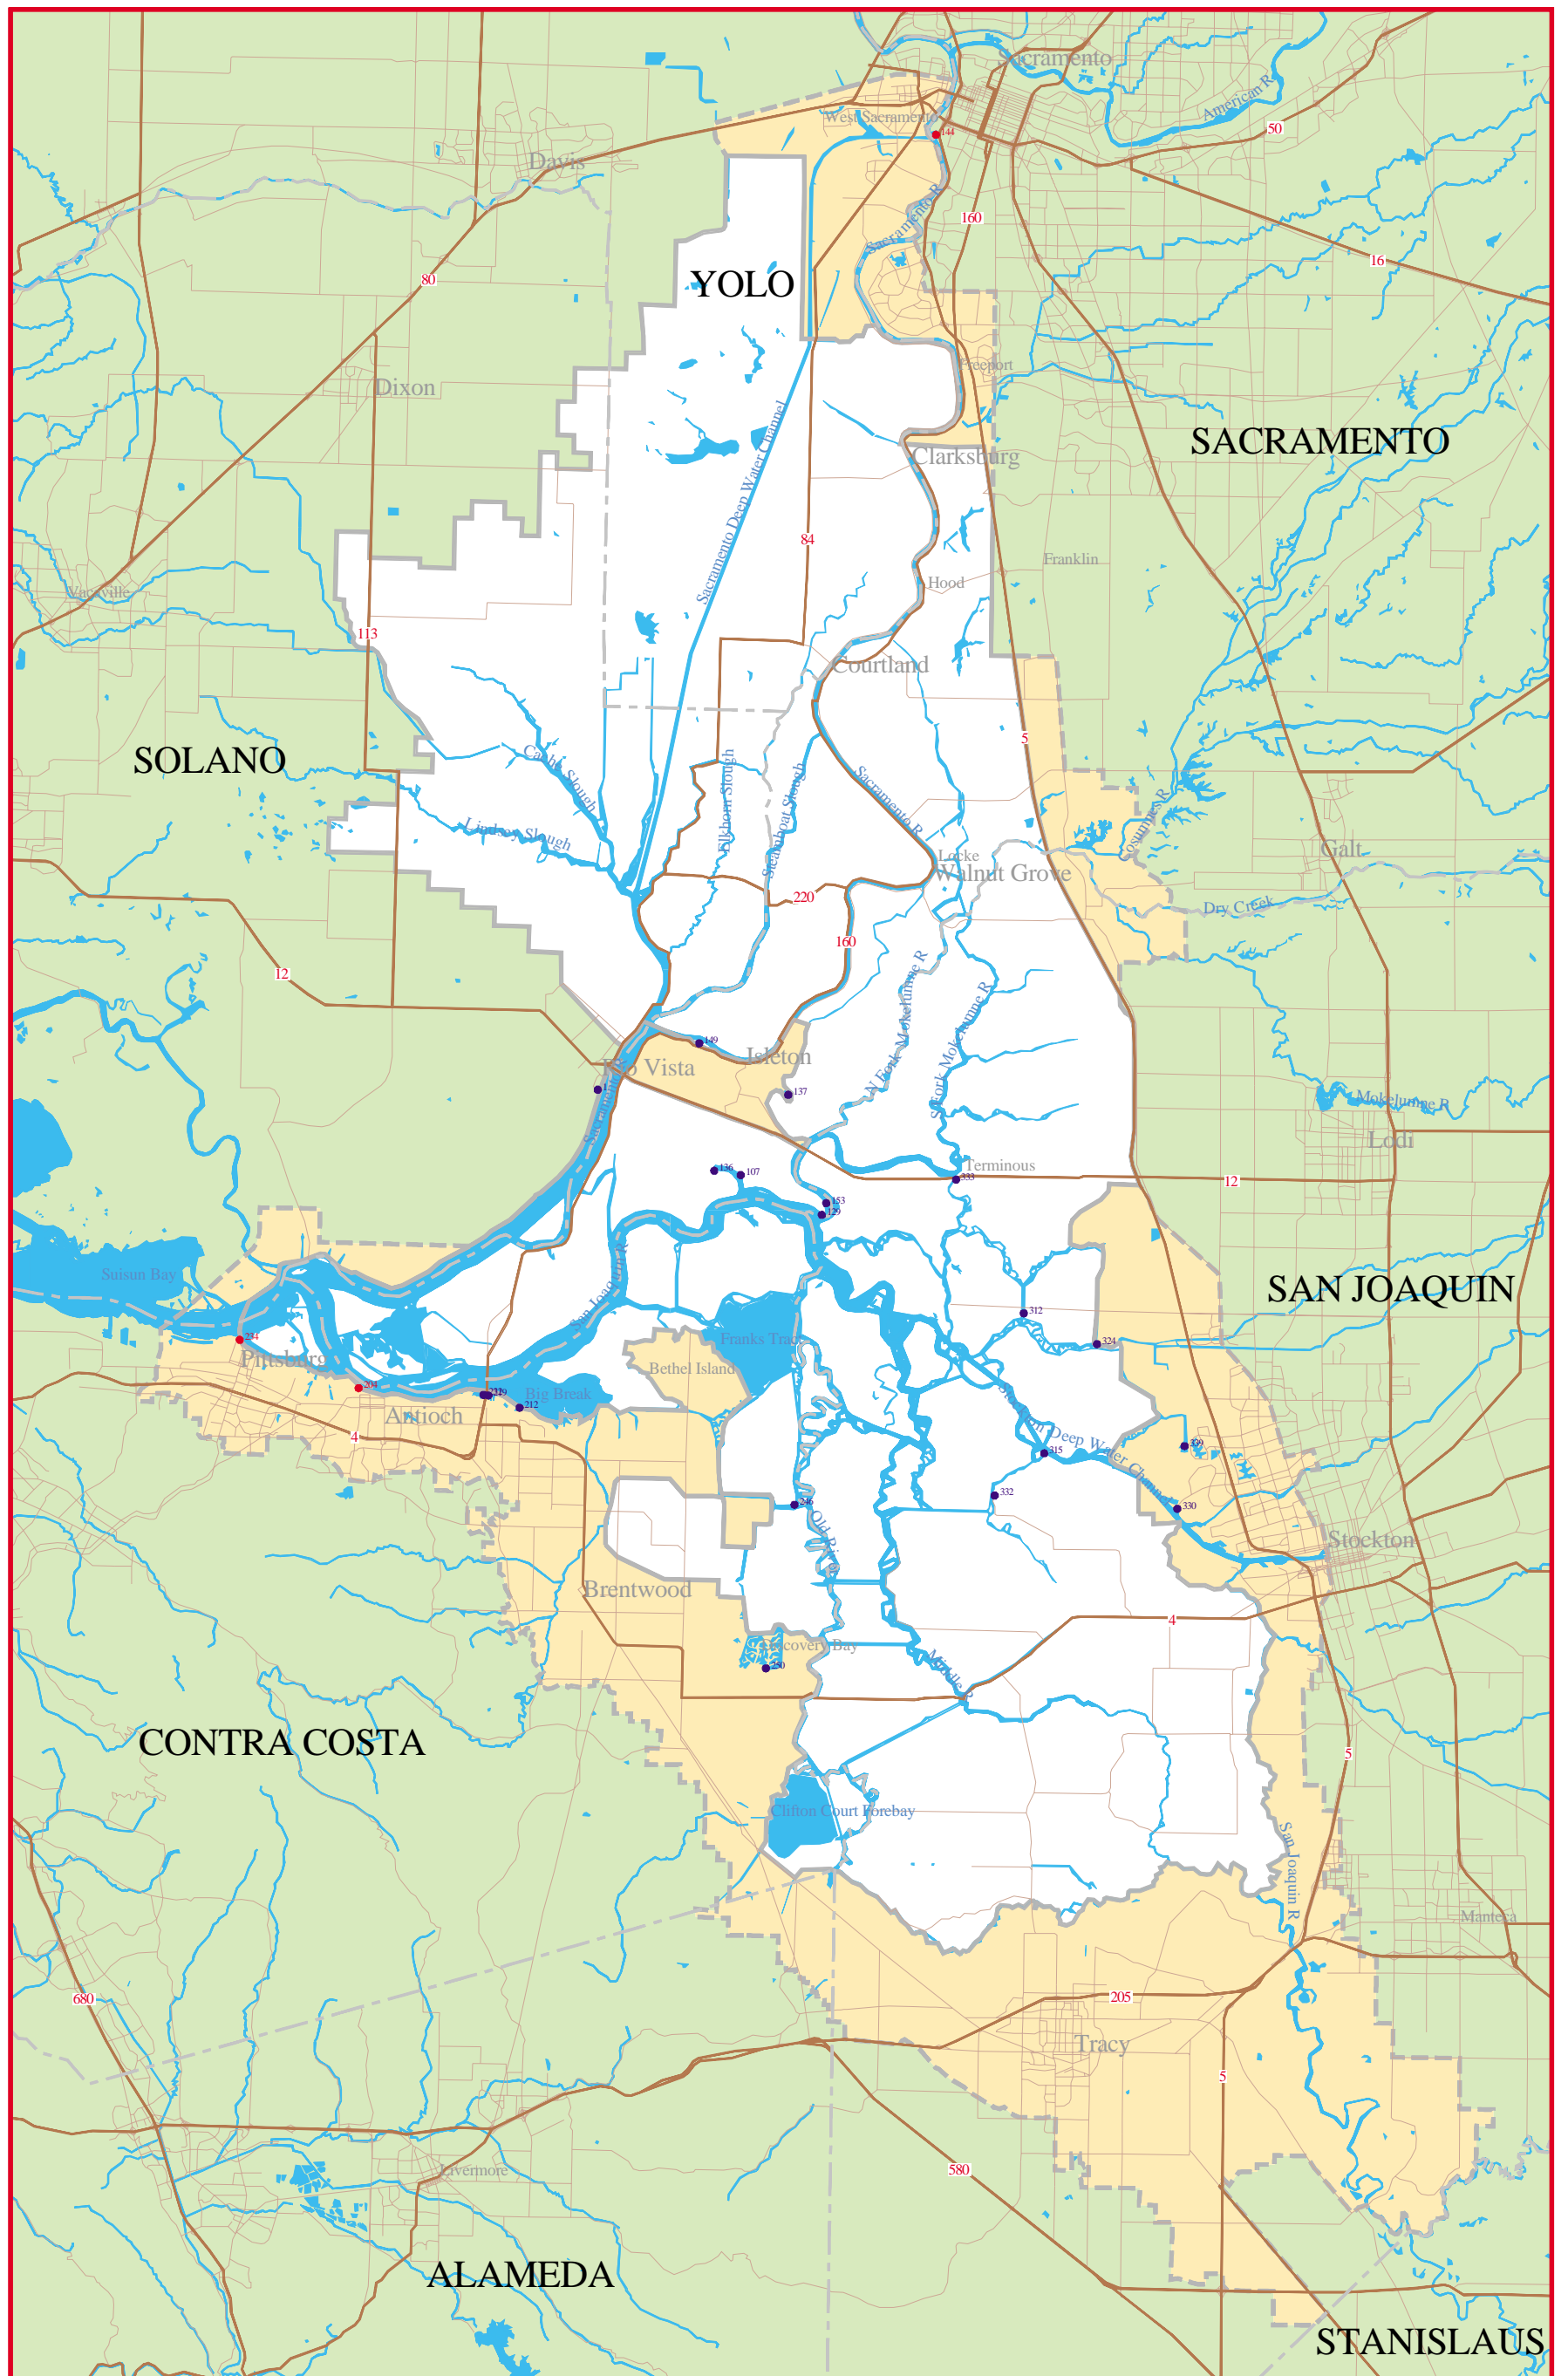

Large Marinas (more than 200 berths)

- Public
- Private

- 1 DELTA MARINA
- 107 BRUNO'S IS. YACHT HARBOR
- 129 KORTH'S PIRATE'S LAIR MARINA
- 136 OWL HARBOR
- 137 OXBOW MARINA
- 144 SACTO. MARINA
- 149 VIERA'S RESORT
- 153 WILLOW BERM
- 204 ANTIOCH MARINA
- 212 BIG BREAK MARINA
- 219 DRIFTWOOD MARINA
- 232 NEW BRIDGE MARINA
- 234 PITTSBURG MARINA
- 246 HOLLAND RIVERSIDE MARINA
- 250 DISCOVERY BAY YACHT CLUB
- 312 KING ISLAND RESORT
- 315 LOST ISLE
- 324 PARADISE PT. MARINA
- 330 STOCKTON SAILING CLUB
- 332 TIKI LAGUN
- 333 TOWER PARK MARINA
- 339 VILLAGE WEST MARINA

- County Boundary
- Main Surface Streets
- Major Highways
- Hydrography
- Delta Primary Zone
- Delta Secondary Zone
- Outside Legal Delta

Source: Delta Protection Commission
1997

Delta Protection Commission

MILES 10