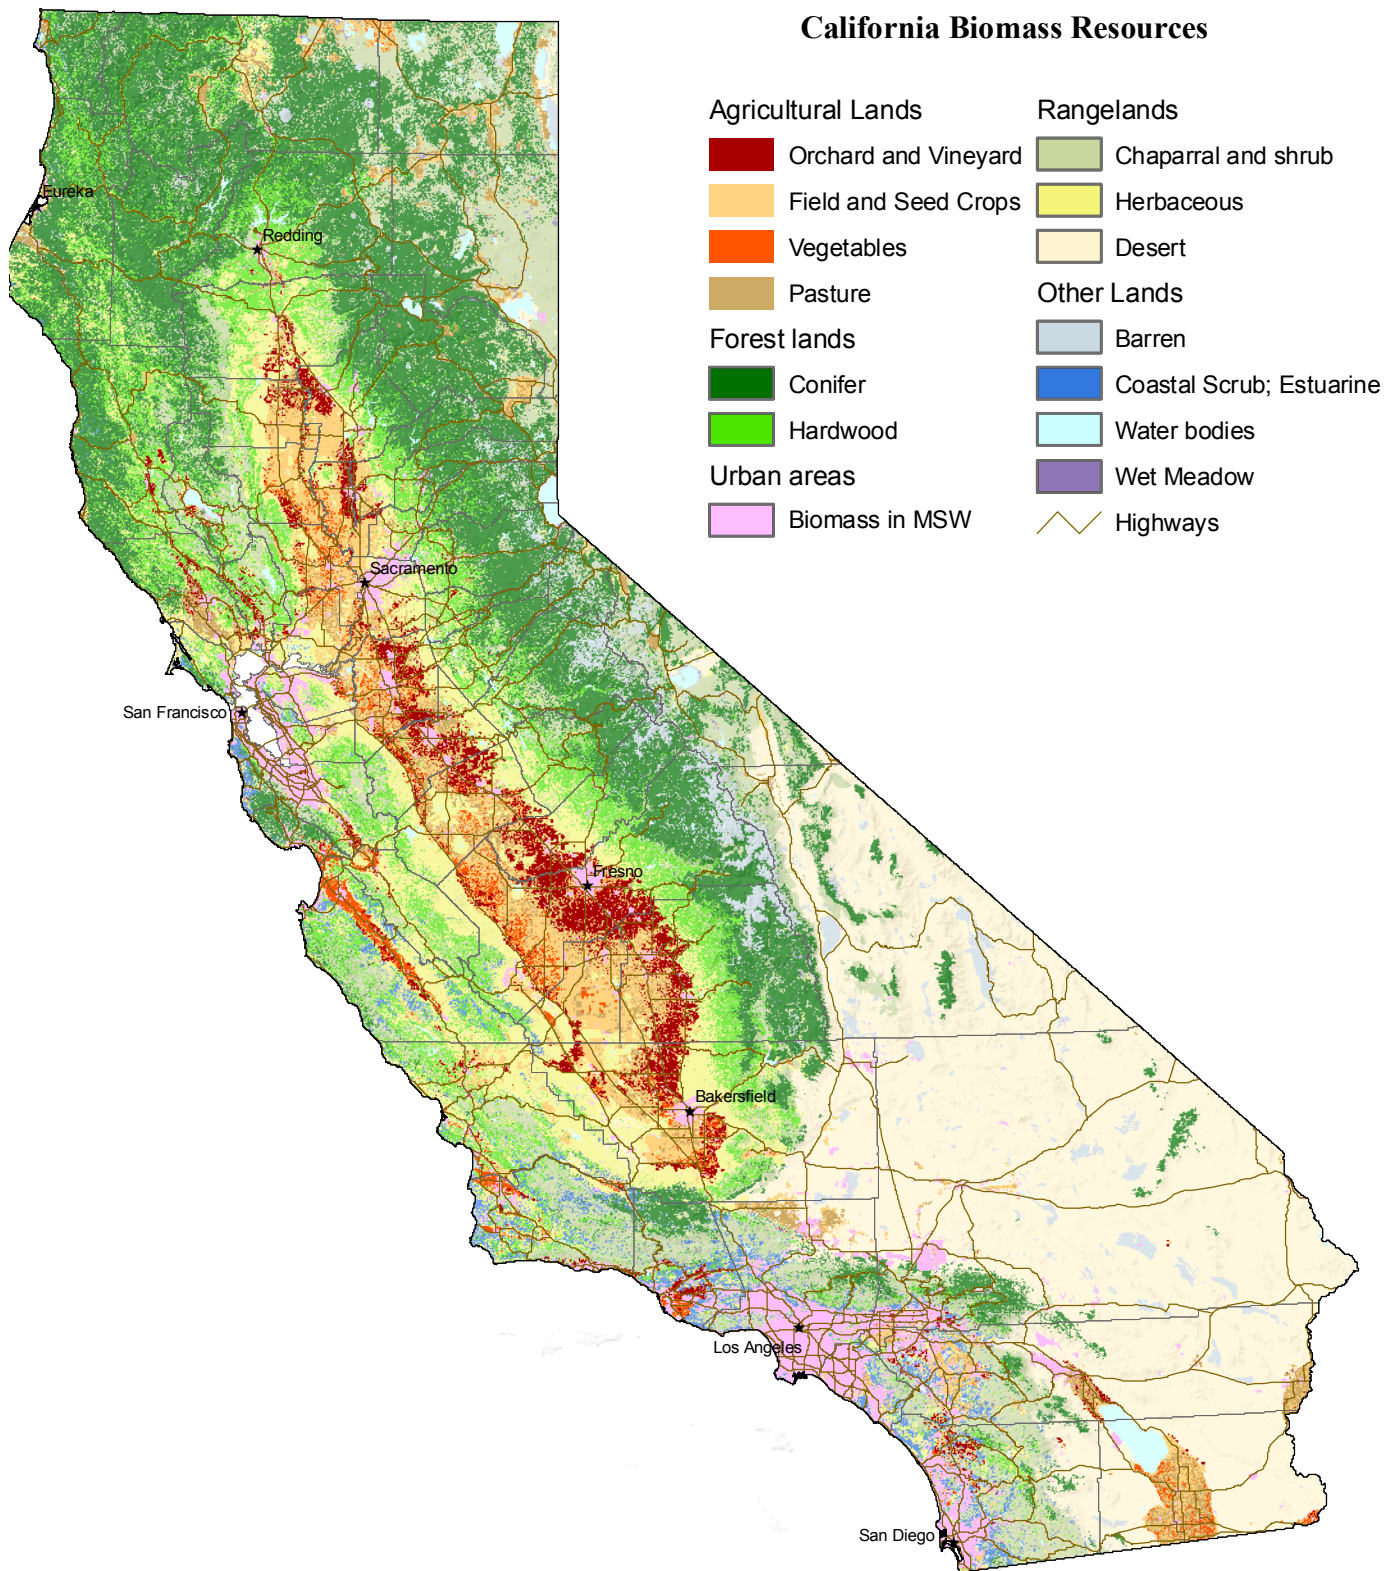

California Biomass Resources

0 20 40 80 120 160 200 Miles

Data sources: CDF FVEG 2002 Version 2
DWR Land Use 1994 - 2004, National Land Cover Data, 2002