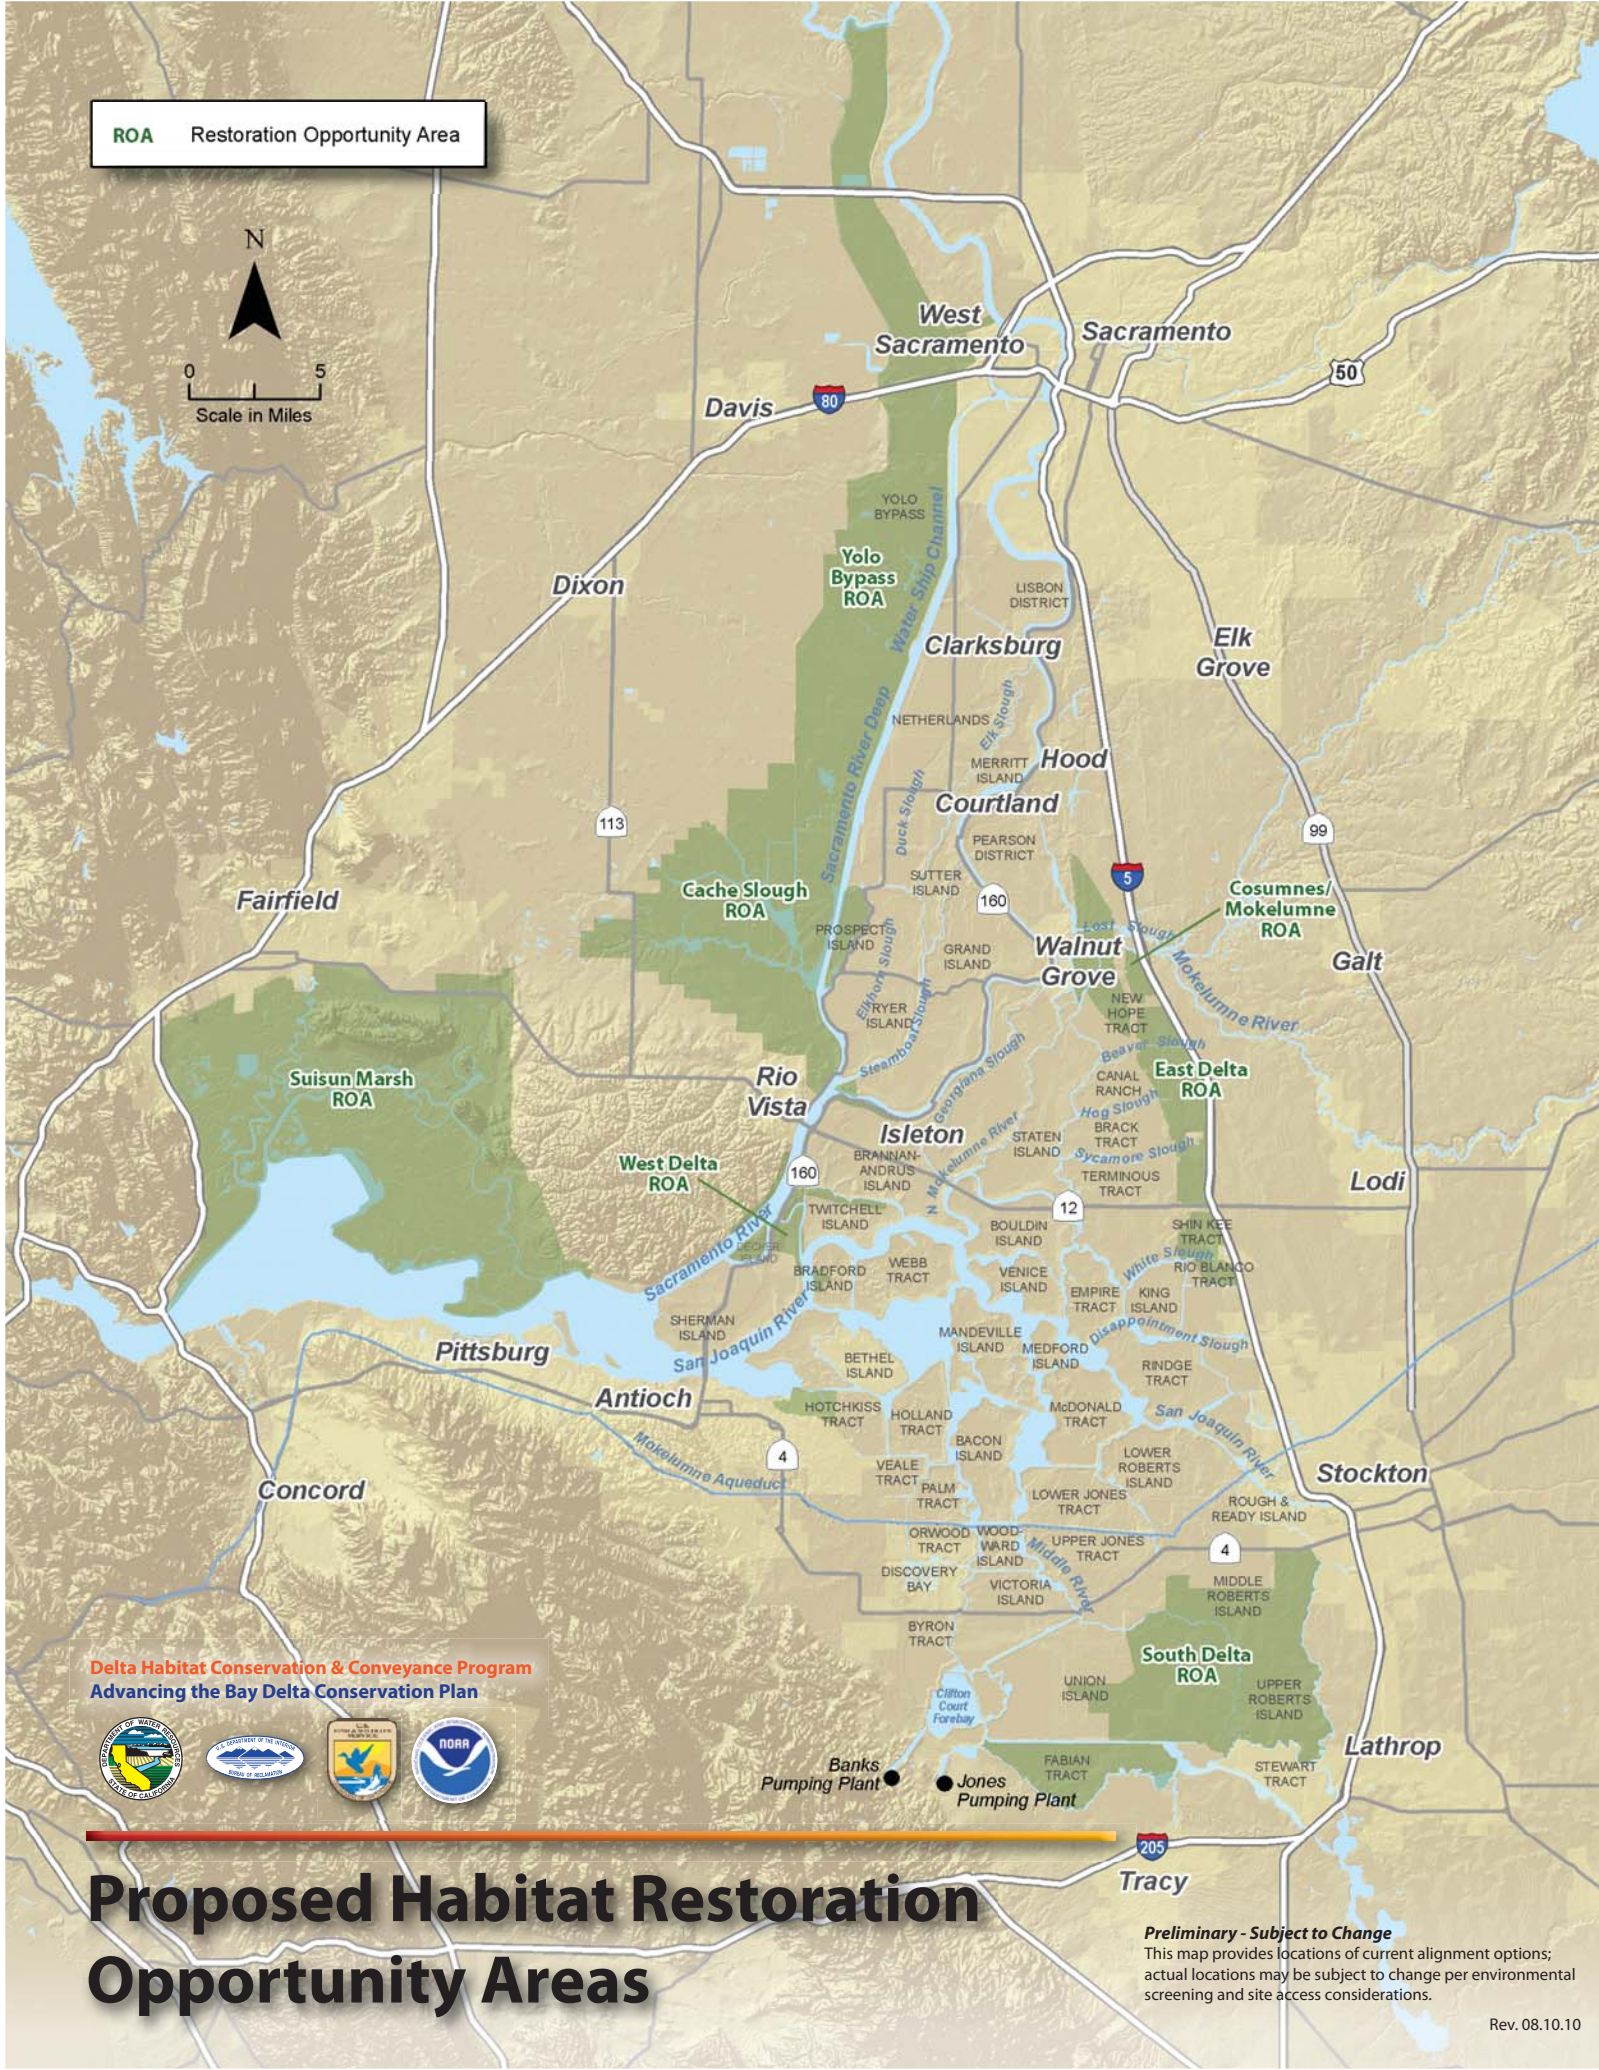

**ROA** Restoration Opportunity Area

**Delta Habitat Conservation & Conveyance Program**  
Advancing the Bay Delta Conservation Plan

# Proposed Habitat Restoration Opportunity Areas

**Preliminary - Subject to Change**  
This map provides locations of current alignment options; actual locations may be subject to change per environmental screening and site access considerations.