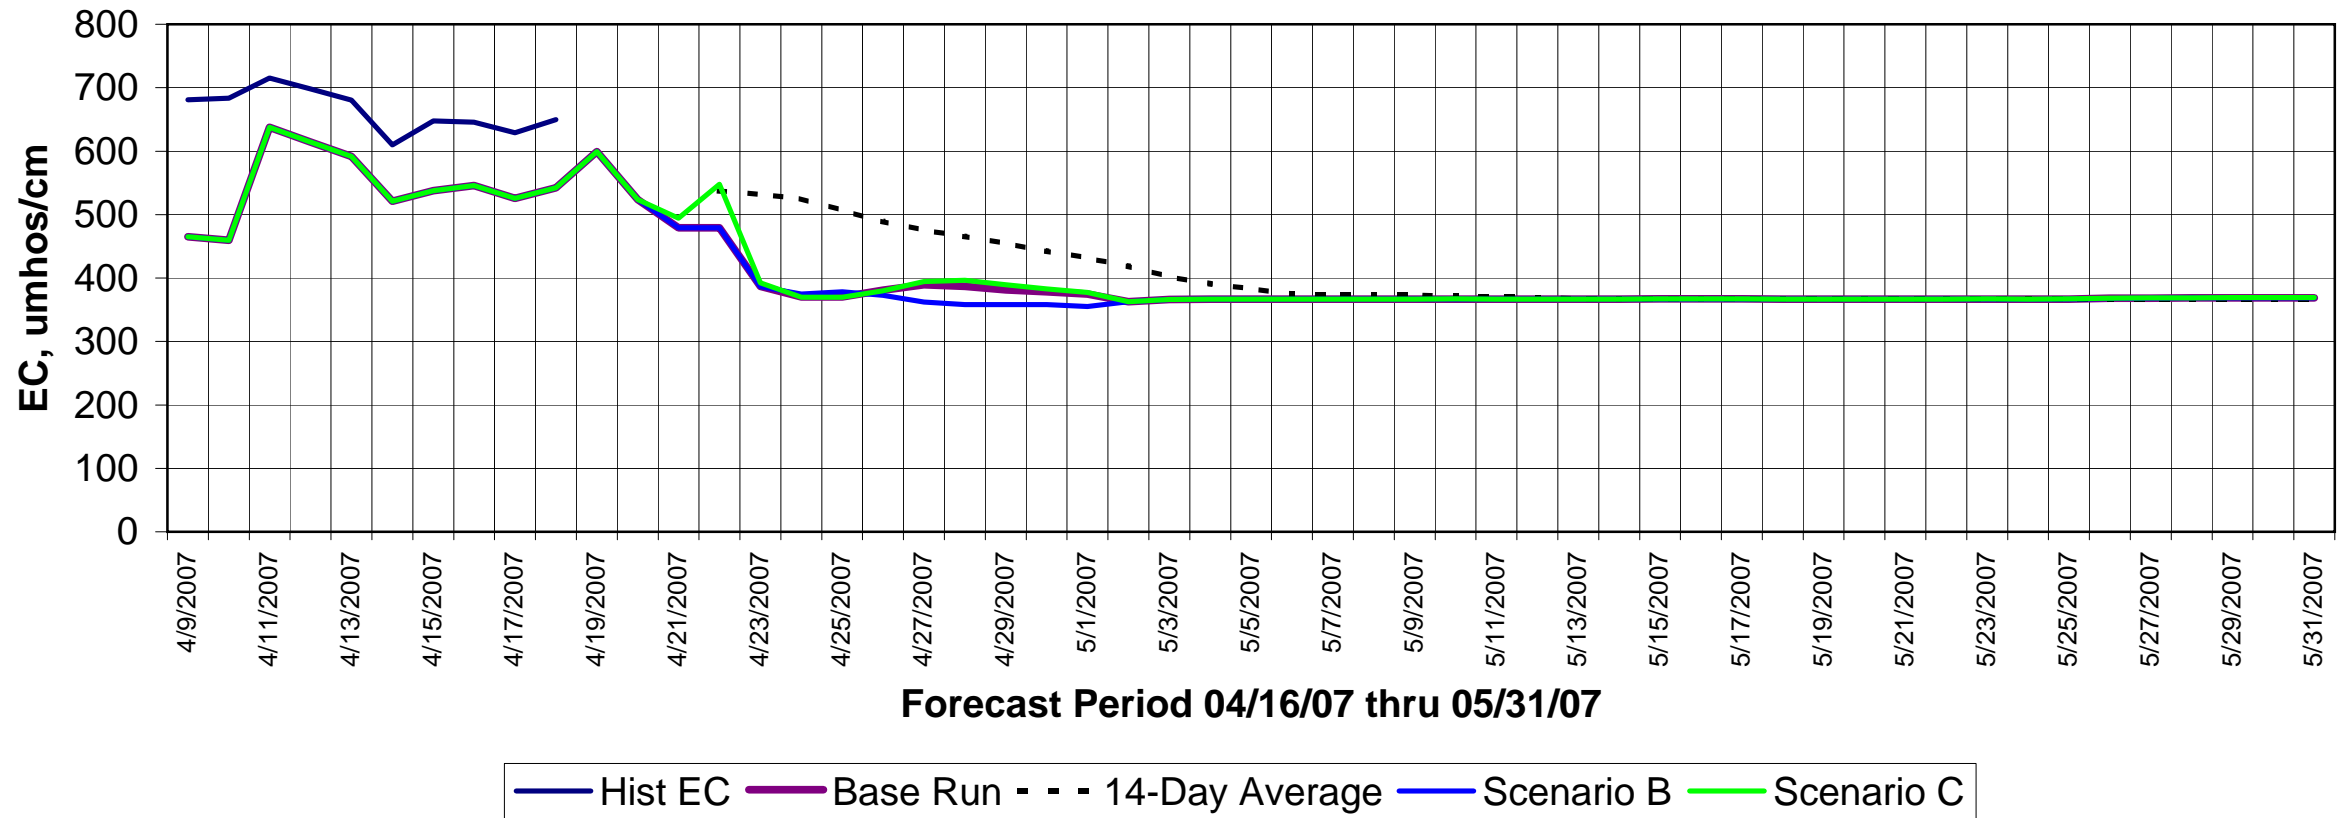

Forecasted Daily EC @ San Joaquin River at Brandt Bridge

w/ DXC closed on 12/15/06

— Hist EC — Base Run - - - 14-Day Average — Scenario B — Scenario C

Forecasted Daily EC @ Old River at East of Union Island w/ DXC closed on 12/15/06

Forecasted Daily EC @ Old River at Tracy Road w/ DXC closed on 12/15/06

— Hist EC
 — Base Run
 - - - 14-Day Average
 — Scenario B
 — Scenario C