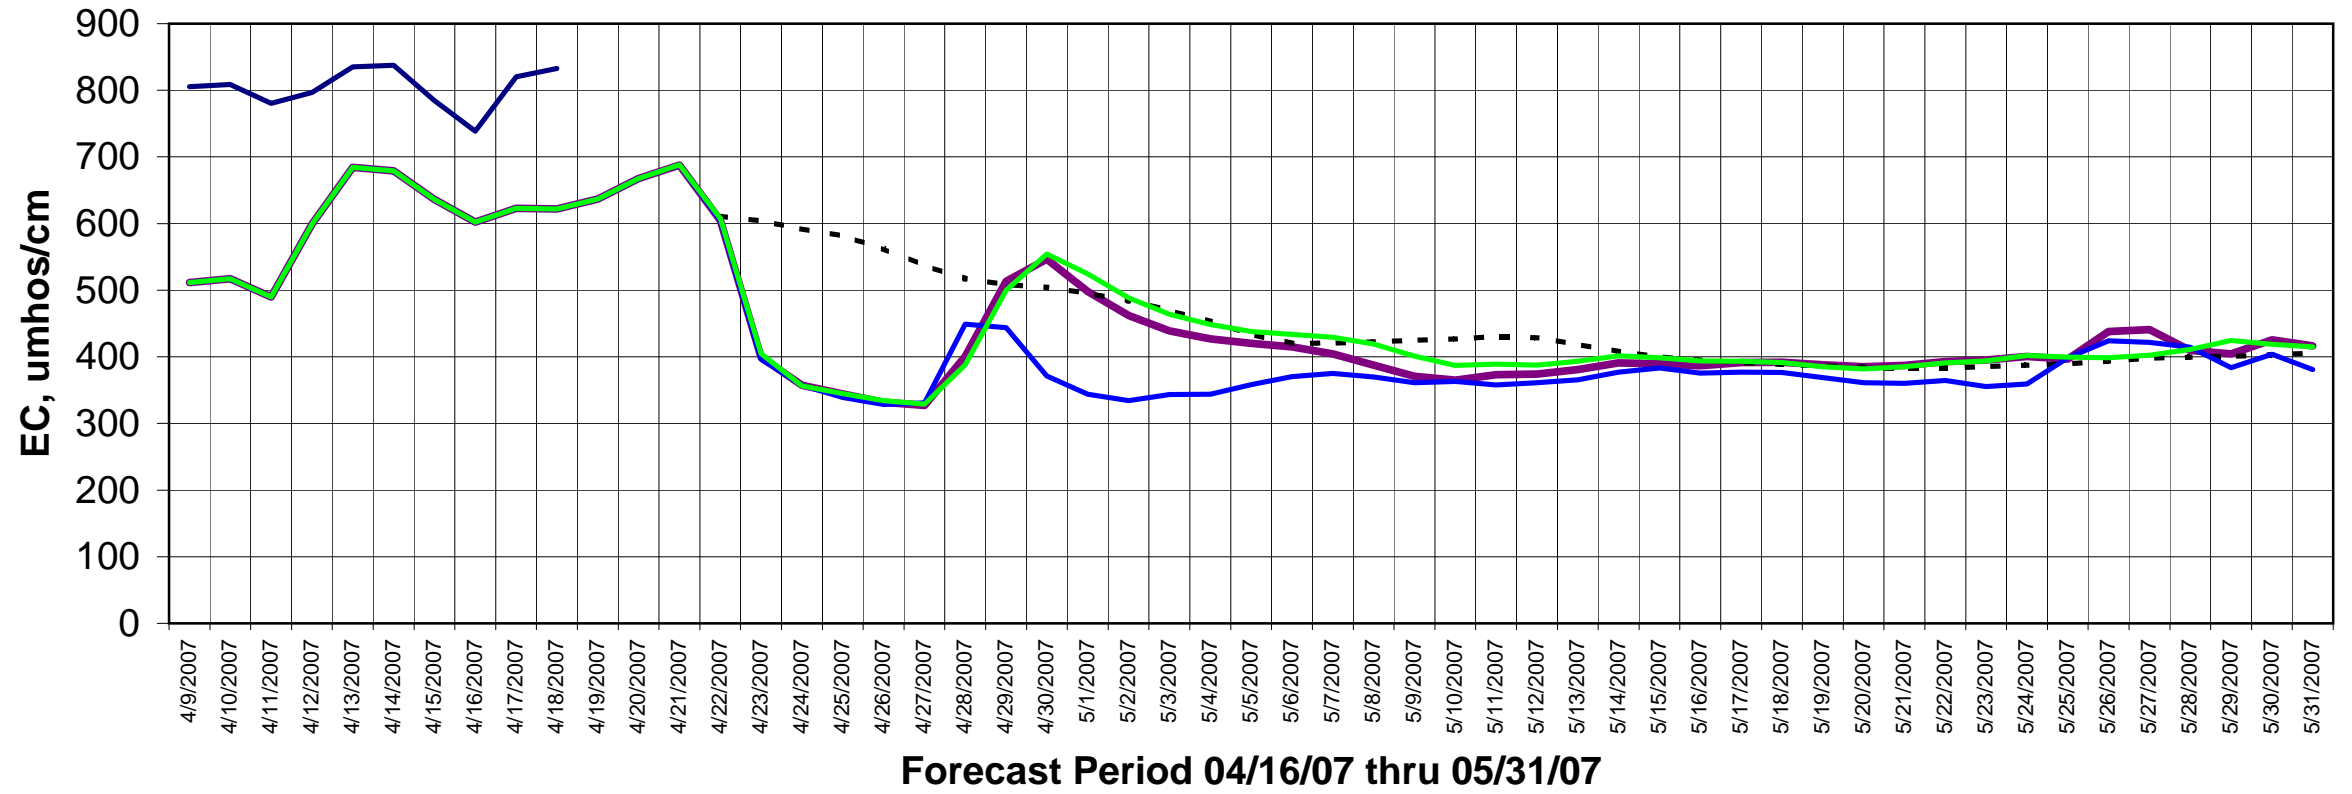

Forecasted Daily EC @ San Joaquin River at Brandt Bridge

w/ DXC closed on 12/15/06

— Hist EC — Base Run - - - 14-Day Average — Scenario B — Scenario C

Forecasted Daily EC @ Old River at East of Union Island w/ DXC closed on 12/15/06

Forecasted Daily EC @ Old River at Tracy Road w/ DXC closed on 12/15/06

— Hist EC
 — Base Run
 - - - 14-Day Average
 — Scenario B
 — Scenario C