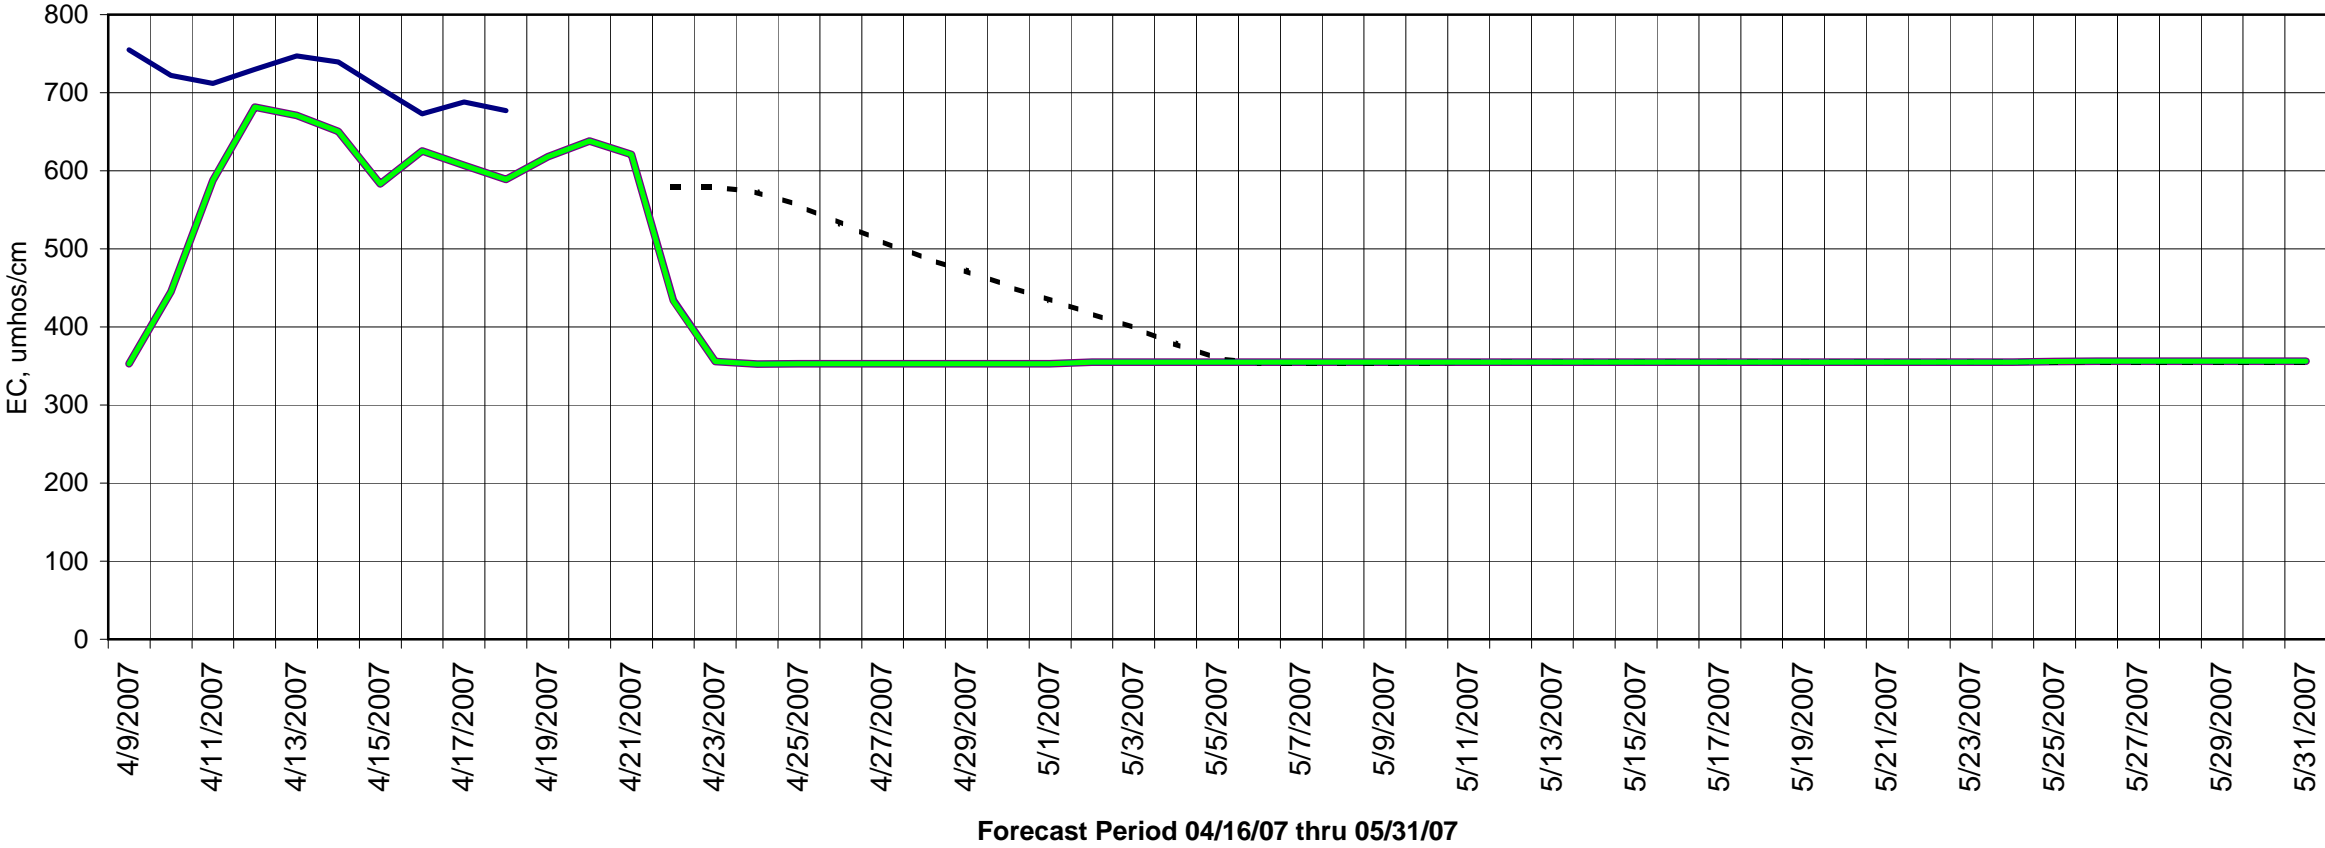

Forecasted Daily EC @ San Joaquin River at Brandt Bridge

w/ DXC closed on 12/15/06

— Hist EC — Base Run - - - 14-Day Average — Scenario B — Scenario C

Forecasted Daily EC @ Old River at East of Union Island w/ DXC closed on 12/15/06

Forecasted Daily EC @ Old River at Tracy Road w/ DXC closed on 12/15/06

— Hist EC
 — Base Run
 - - - 14-Day Average
 — Scenario B
 — Scenario C